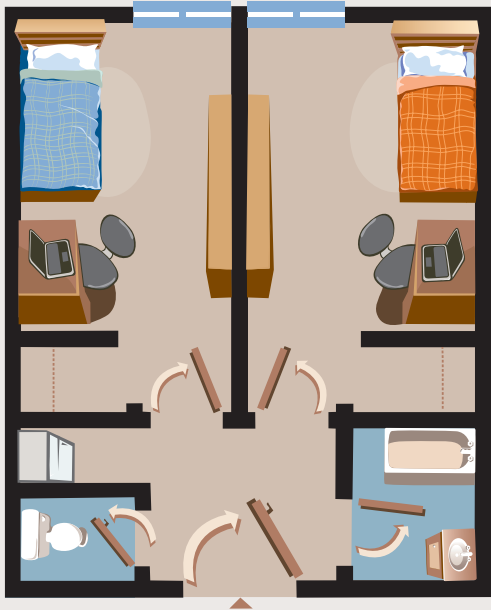

TRADITIONAL RESIDENCE ROOMS

Our traditional residence rooms are clean, comfortable and ideal for travellers on a budget. They offer private dorm-style rooms that are equipped with a single bed, built in drawers and a desk/chair unit in a private secure bedroom.

- A shared bathroom per two private rooms
- A full-sized refrigerator per room
- Common kitchen and lounge areas with cable TV

Standard Arts and Science residence room

Standard residence complex room