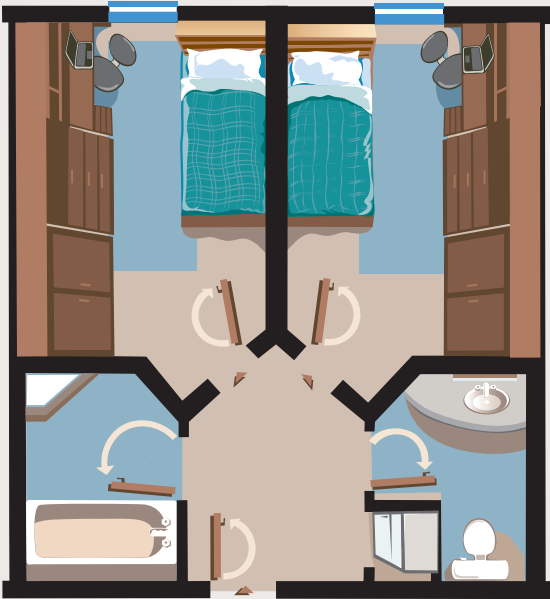

TRADITIONAL RESIDENCE ROOMS

Our traditional residence rooms are clean, comfortable and ideal for travellers on a budget. They offer private dorm-style rooms that are equipped with a single bed, built in drawers and a desk/chair unit in a private secure bedroom.

- A shared bathroom per two private rooms
- A full-sized refrigerator per room
- Common kitchen and lounge areas with cable TV

Standard Arts and Science residence room

Standard residence complex room